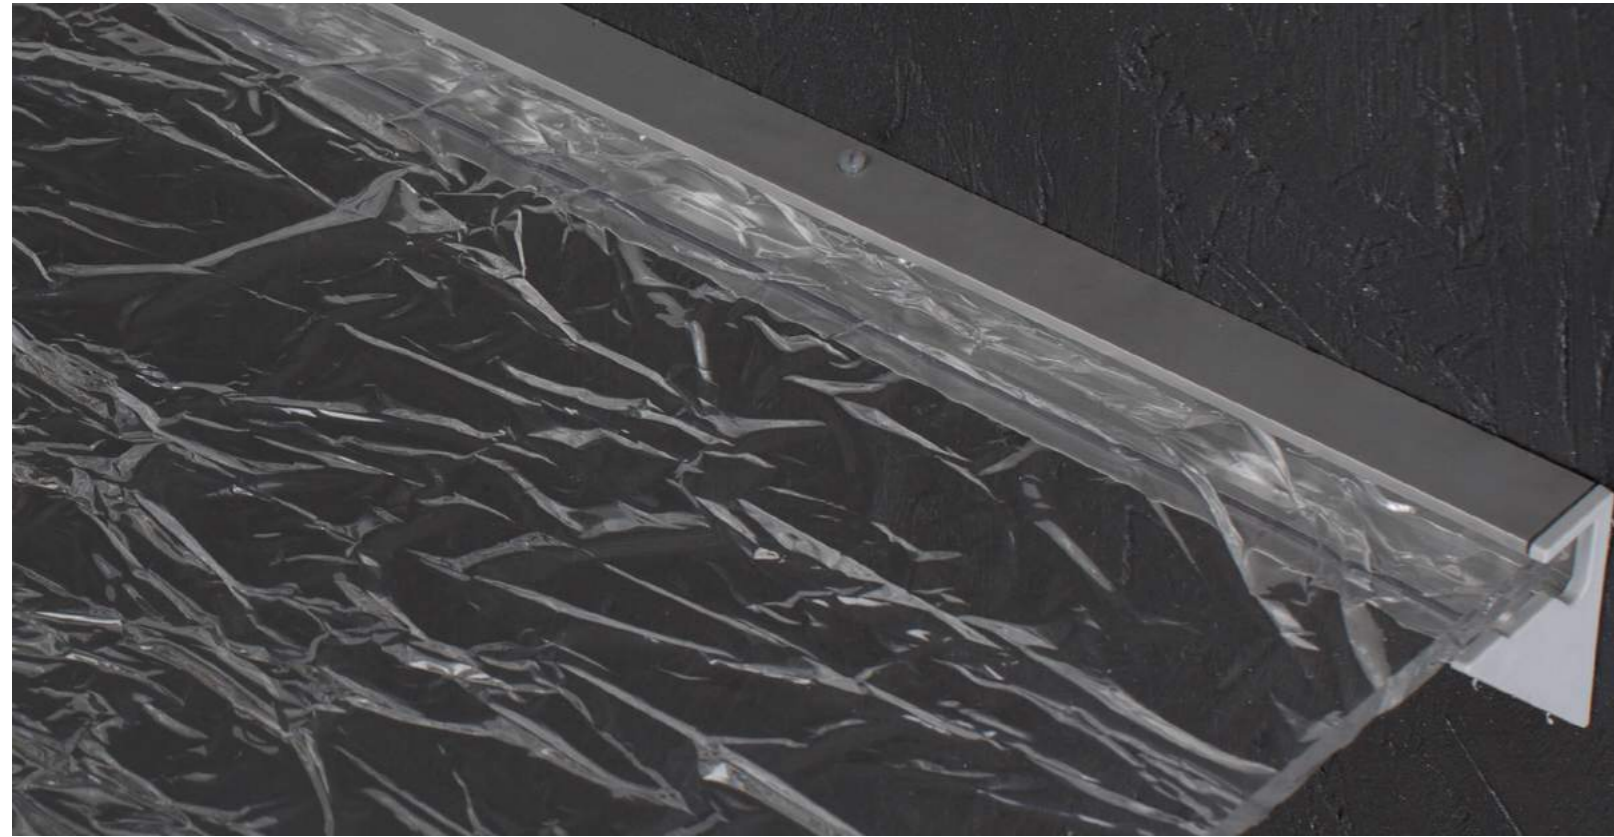

## SHELF - Shelves line

Ice effect methacrylate with anodized aluminium profile.

Easy and safe mounting

Clear glass with anodized aluminium profile.

Easy and safe mounting.

Methacrylate or tempered glass shelves available in 3 sizes, ice or transparent effect. Ideal complement for **MDE** mirrors.

- ◆ Anodized aluminium **profile**
- ◆ Easy and safe **mounting**
- ◆ 100% made in Italy

All products by Cantoni are made in Italy with carefully selected materials.  
Each product is the result of a careful study to ensure the best balance between aesthetics and technology.  
The authenticity of each piece by Cantoni is ensured by our trademark.