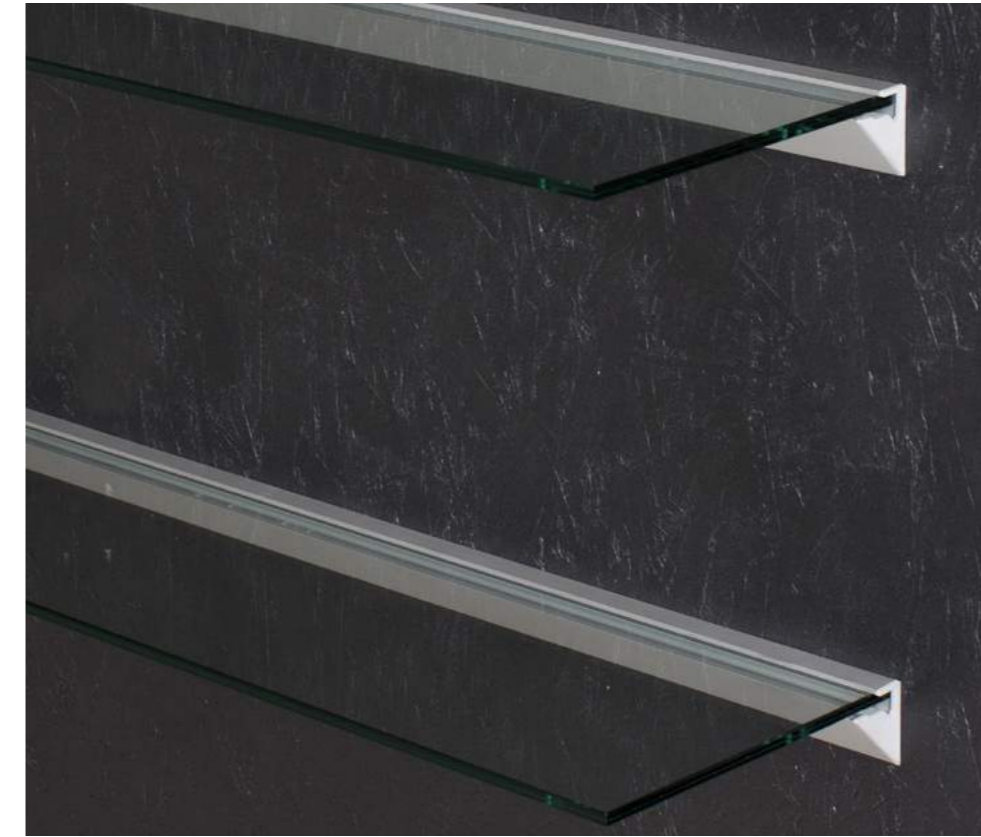

## SHELF - Shelves line

Ice effect methacrylate with anodized aluminium profile.

Easy and safe mounting

Clear glass with anodized aluminium profile.

Easy and safe mounting.

Methacrylate or tempered glass shelves available in 3 sizes, ice or transparent effect. Ideal complement for **MDE** mirrors.

- ◆ Anodized aluminium **profile**
- ◆ Easy and safe **mounting**
- ◆ 100% made in Italy

All products by Cantoni are made in Italy with carefully selected materials.  
Each product is the result of a careful study to ensure the best balance between aesthetics and technology.  
The authenticity of each piece by Cantoni is ensured by our trademark.