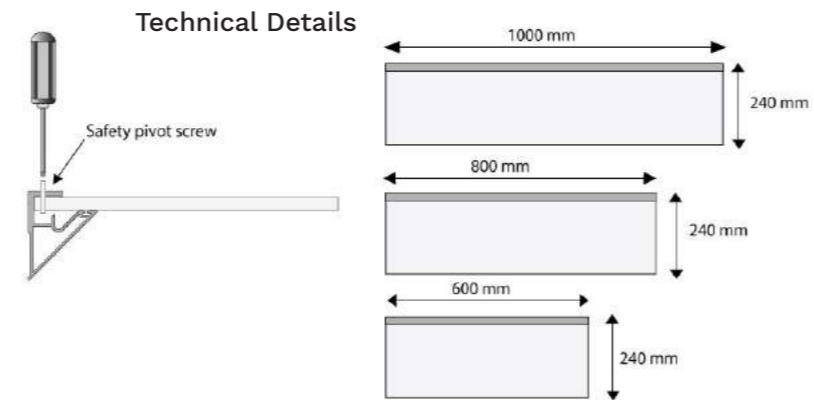

SHELF - Shelves line

Ice effect methacrylate with anodized aluminium profile.

Easy and safe mounting

Clear glass with anodized aluminium profile.

Easy and safe mounting.

Methacrylate or tempered glass shelves available in 3 sizes, ice or transparent effect. Ideal complement for **MDE** mirrors.

- Anodized aluminium **profile**
- Easy and safe **mounting**
- 100% made in Italy