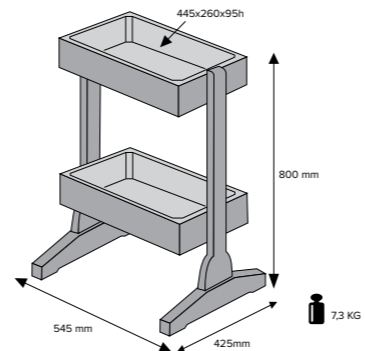

Technical Details

It can be combined with wheeled stations and chairs by Cantoni's line.