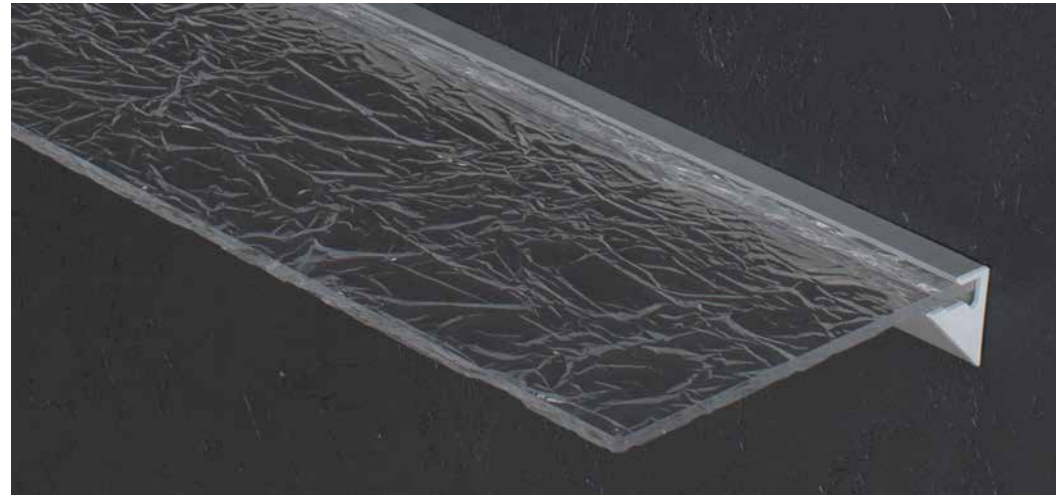

MDE505 Stand Alone

I-light brightness adjustable lenses. Stainless steel switch

Accessory: satin finished basket with interlocking silver cover

MDE505 mirror with lights in the stand-alone version: support bar with foot in anodized aluminium. The support bar can be completed on the back side with a **backlit light-box panel** for advertising.

Cantoni's illuminated wall mirrors are divided into two ranges: **MDE** and **SP** Italian handcrafted production.

ANODISED ALUMINIUM 40 MM

ITALIAN PRODUCTION
Advanced machines and **robotic procedures**,
to ensure **maximum accuracy**

ILLUMINATED WALL MIRRORS

SHELF - Shelves line

Ice effect methacrylate with anodized aluminium profile.

Easy and safe mounting

Methacrylate or tempered glass shelves available in 3 sizes, ice or transparent effect. Ideal complement for **MDE** mirrors.