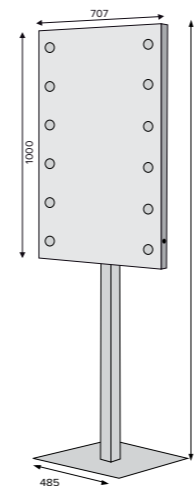

Technical Details