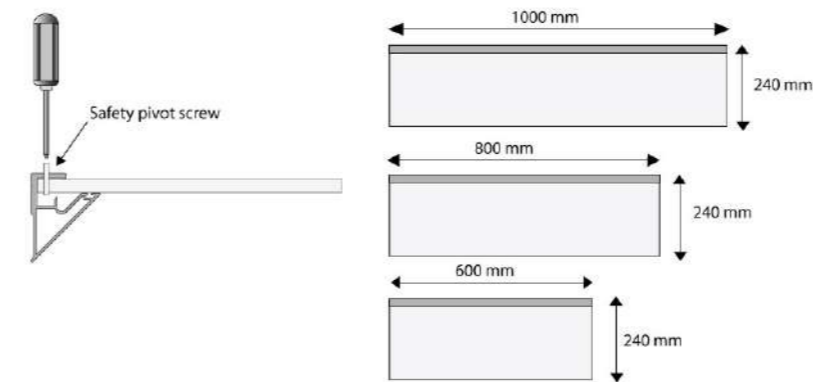

Technical Details